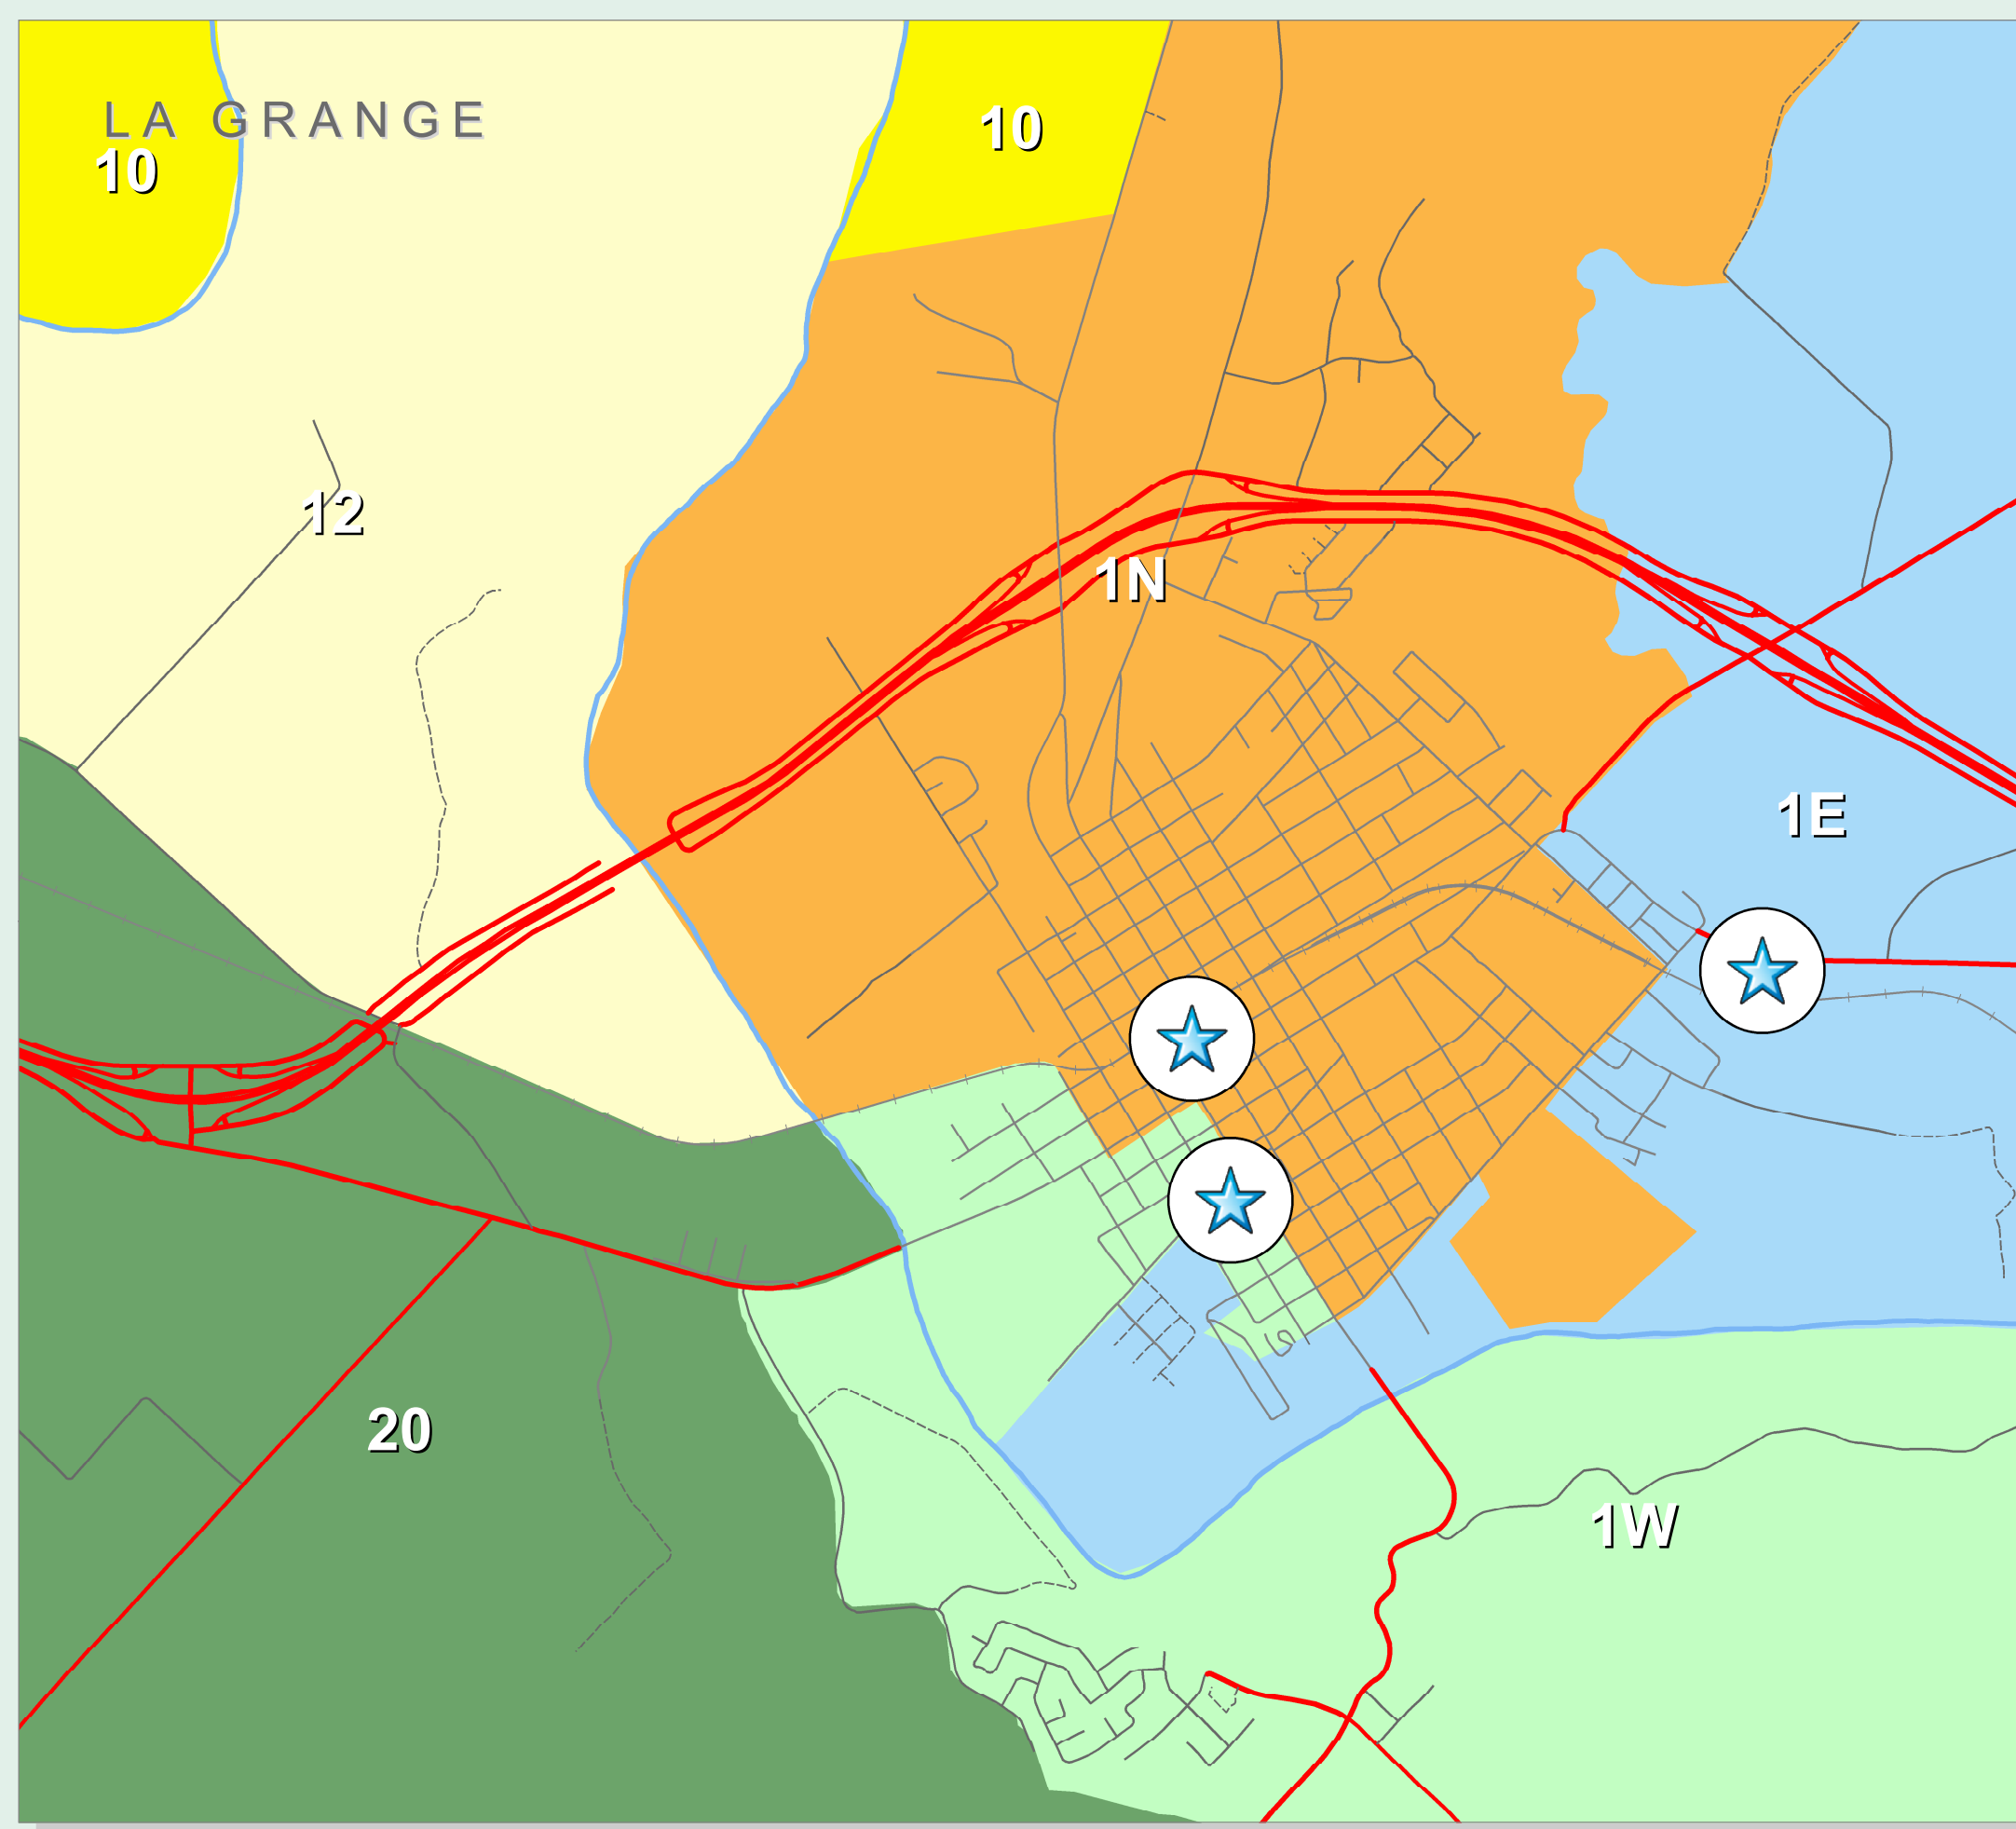

FAYETTE COUNTY TEXAS

Voting Precincts & Commissioner Precincts

Commissioner Pct 1

1. **Voting Pcts**
2. La Grange-1N
   - Warda-10
   - Winchester-11
   - Plum-12
   - West Point-13

Commissioner Pct 2

1. **Voting Pcts**
2. La Grange-1E
   - Rutersville-2
   - Ellinger-3
   - Fayetteville-4
   - Willow Springs-5
   - Warrenton-6
   - Round Top-7
   - Carmine-8
   - Nechanitz-9

Commissioner Pct 3

1. **Voting Pcts**
2. La Grange-1W
   - Muldoon-14
   - Cistern-15
   - Flatonia-16
   - Praha/Engle-17
   - Hostyn-20

Commissioner Pct 4

1. **Voting Pcts**
2. Swiss Alp-21
   - Ammannville-22
   - Holman-23
   - Dubina-24
   - Schulenburg-25
   - Mullins Prairie-26

LEGEND

- Counties
- Railroad
- River
- **Road Class**
- Local Street
- FM or HWY
- ★ Polling Places 2014

LAVACA COUNTY

GONZALES COUNTY

COLORADO COUNTY

BASTROP COUNTY

LEE COUNTY

WASHINGTON COUNTY

AUSTIN COUNTY