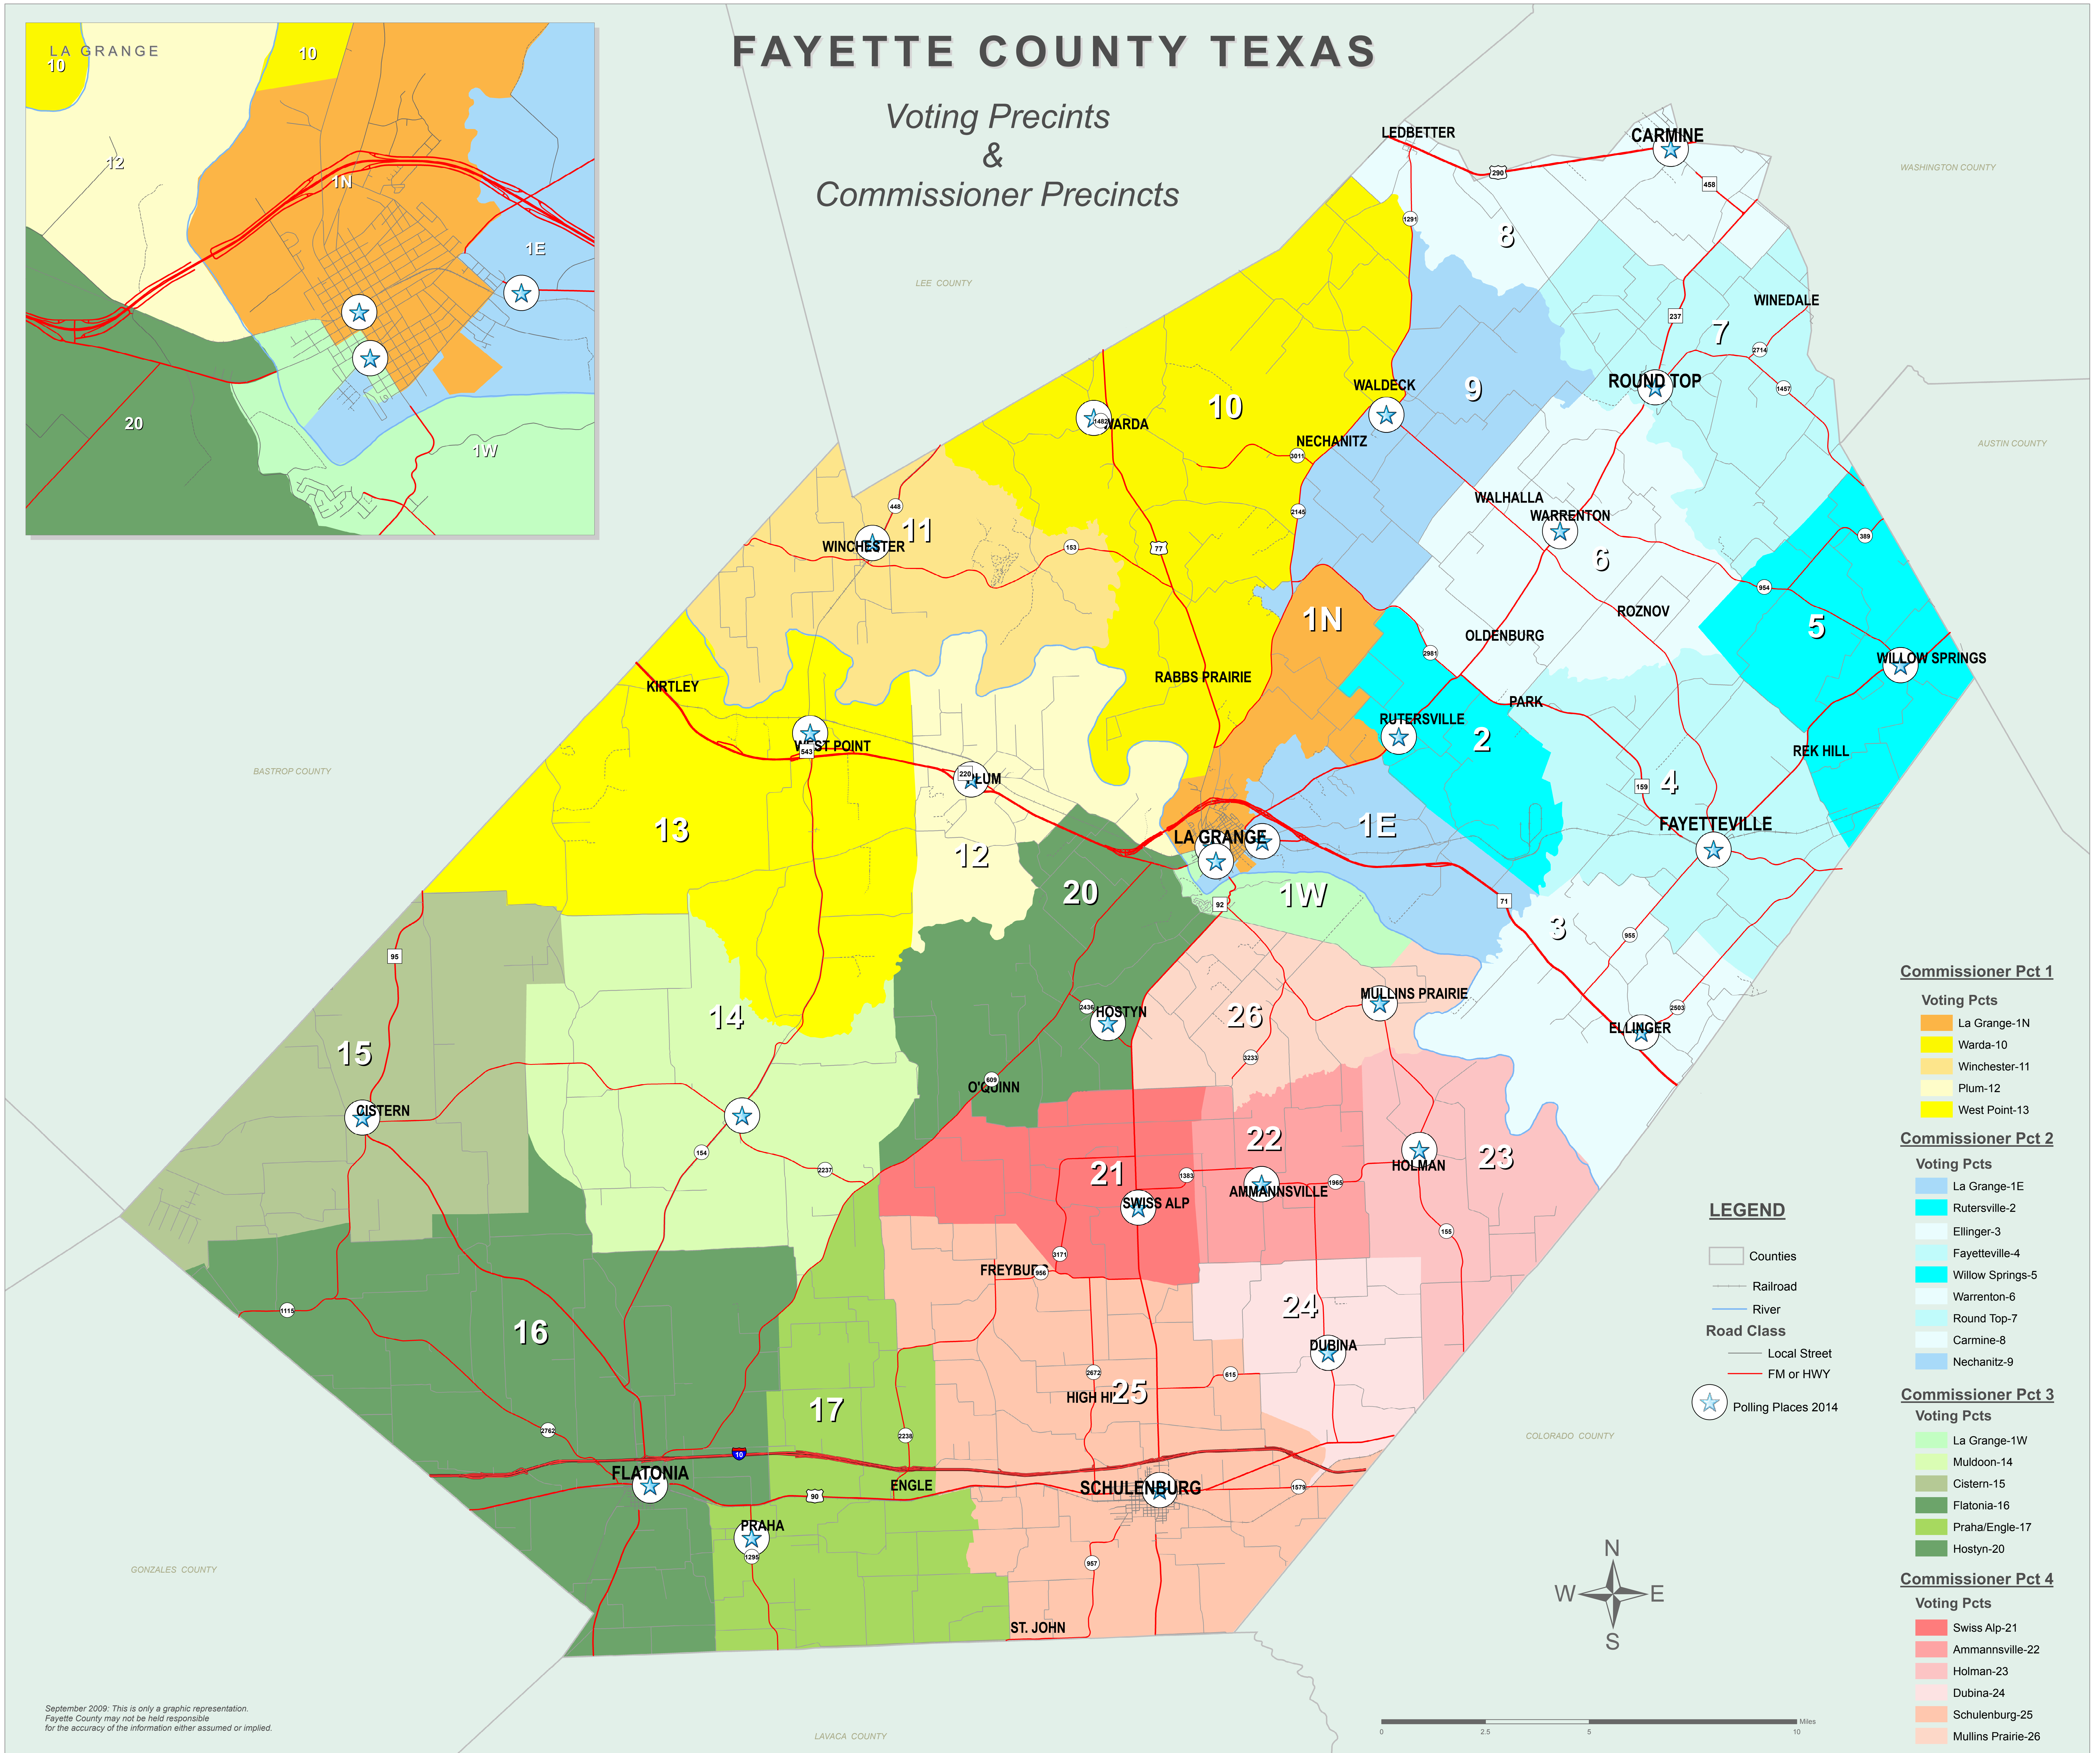

FAYETTE COUNTY TEXAS

Voting Precincts & Commissioner Precincts

Commissioner Pct 1

1. **Voting Pcts**
2. La Grange-1N
   - Warda-10
   - Winchester-11
   - Plum-12
   - West Point-13

Commissioner Pct 2

1. **Voting Pcts**
2. La Grange-1E
   - Rutersville-2
   - Ellinger-3
   - Fayetteville-4
   - Willow Springs-5
   - Warrenton-6
   - Round Top-7
   - Carmine-8
   - Nechanitz-9

Commissioner Pct 3

1. **Voting Pcts**
2. La Grange-1W
   - Muldoon-14
   - Cistern-15
   - Flatonia-16
   - Praha/Engle-17
   - Hostyn-20

Commissioner Pct 4

1. **Voting Pcts**
2. Swiss Alp-21
   - Ammannville-22
   - Holman-23
   - Dubina-24
   - Schulenburg-25
   - Mullins Prairie-26

LEGEND

- Counties
- Railroad
- River
- **Road Class**
- Local Street
- FM or HWY
- ★ Polling Places 2014

LAVACA COUNTY

GONZALES COUNTY

COLORADO COUNTY

BASTROP COUNTY

LEE COUNTY

WASHINGTON COUNTY

AUSTIN COUNTY